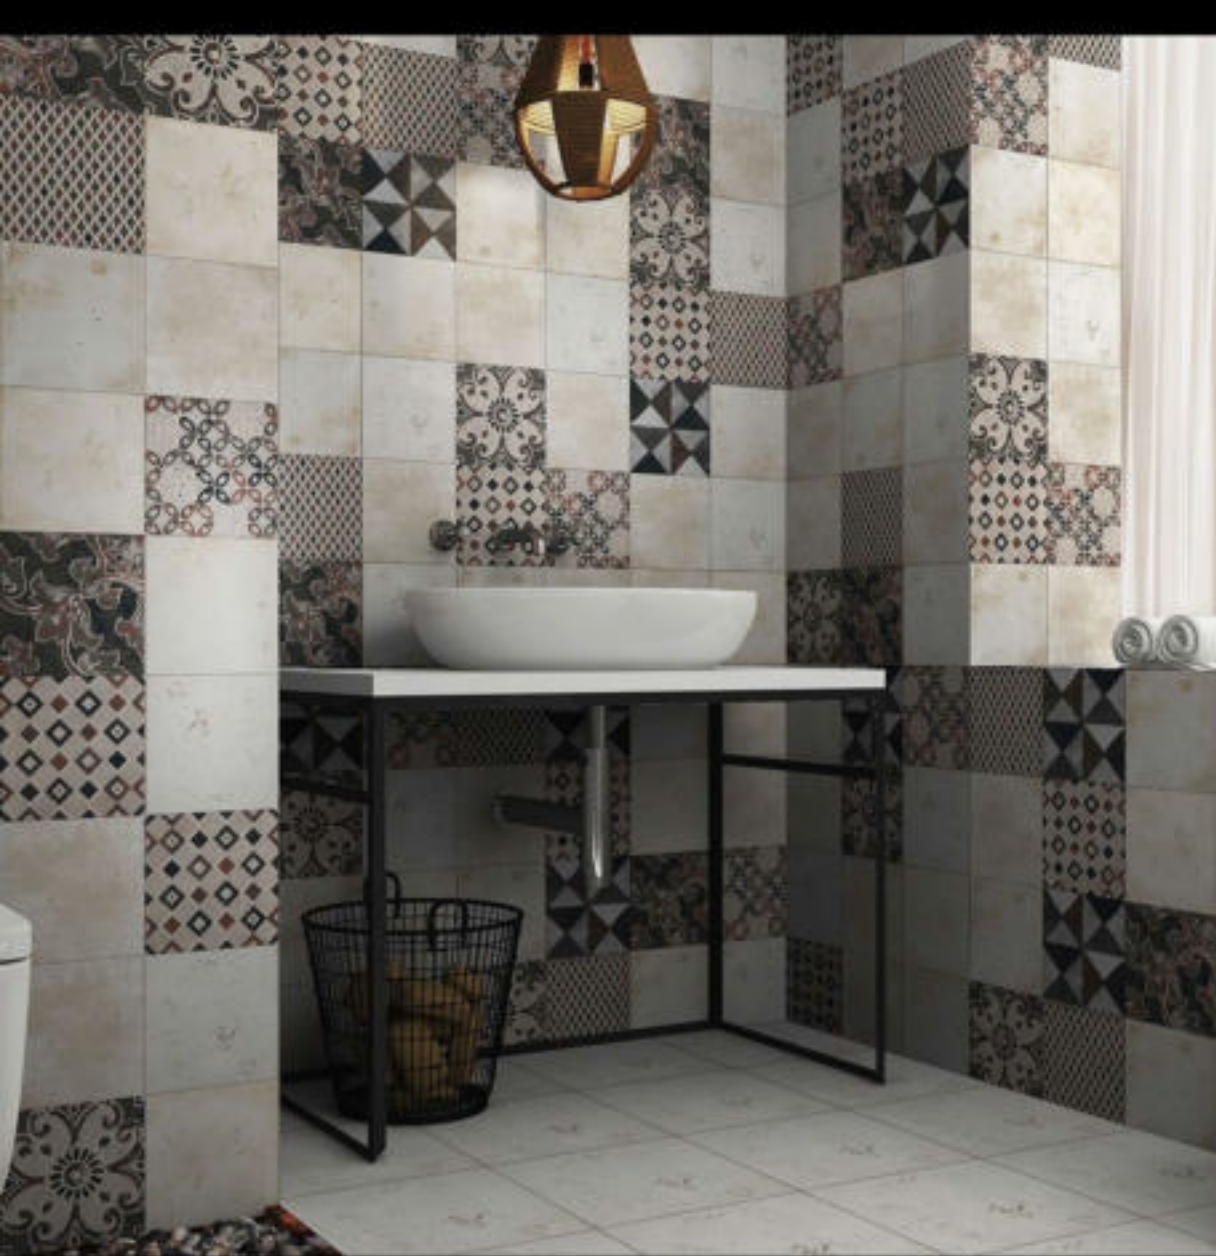

Design No. - 20M002122 LT | 20M002122 HL