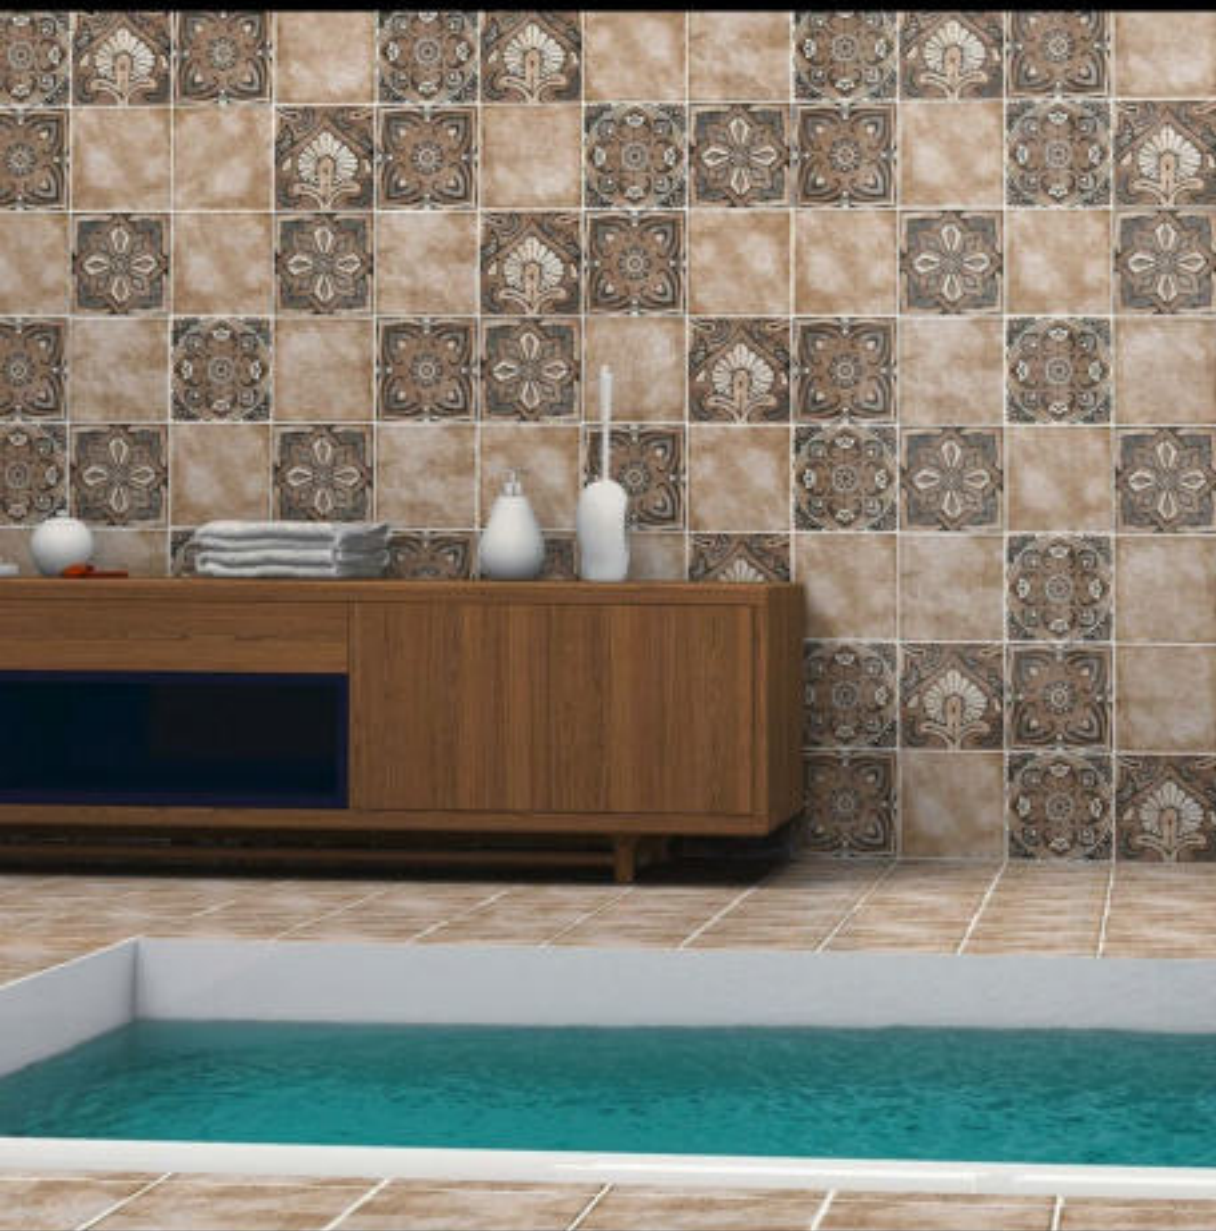

Design No. - 20M002722 LT | 20M002733 HL

Size : 200X200mm

Finish : MATT

Thickness : 7.5 mm

Effects : Luster&Granulla